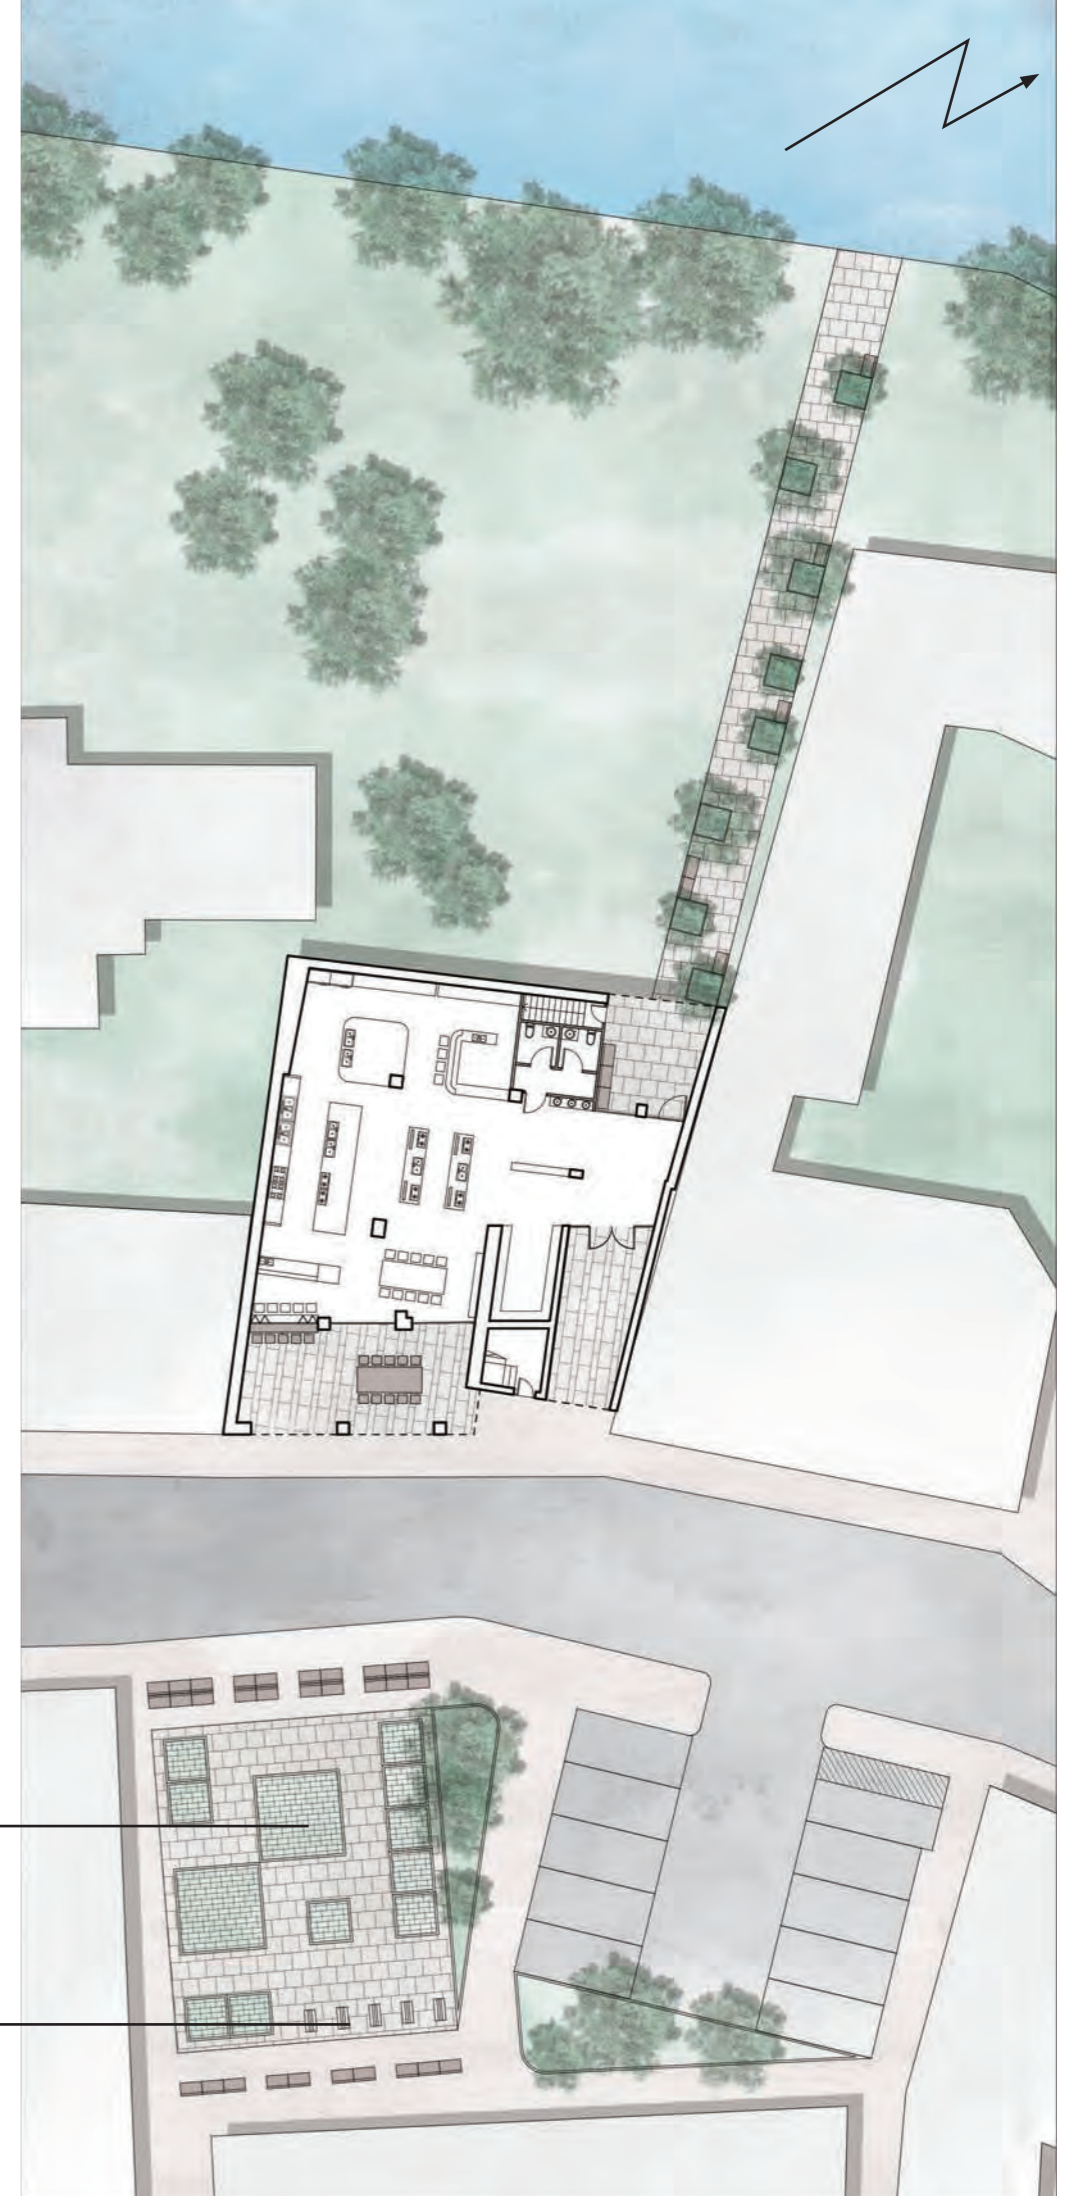

GIVE AND TAKE

Hauptstraße 46

CONCEPT

Self-sufficiency

-  Schwarza
-  Power-generating bike
-  Vegetable garden

Display platform

- Showcase / Display stand
- Cooking workshop
- Cafe bar
- Wine bar

Vegetable garden

Power-generating bike

- 1. Kitchen Island
- 2. Cooking workshop
- 3. Preparation area
- 4. Wien bar
- 5. Cafe bar
- 6. Storage room
- 7. Outdoor bar
- 8. Showcase / Display stand

Oak

Tile (indoor)

Tile (outdoor)