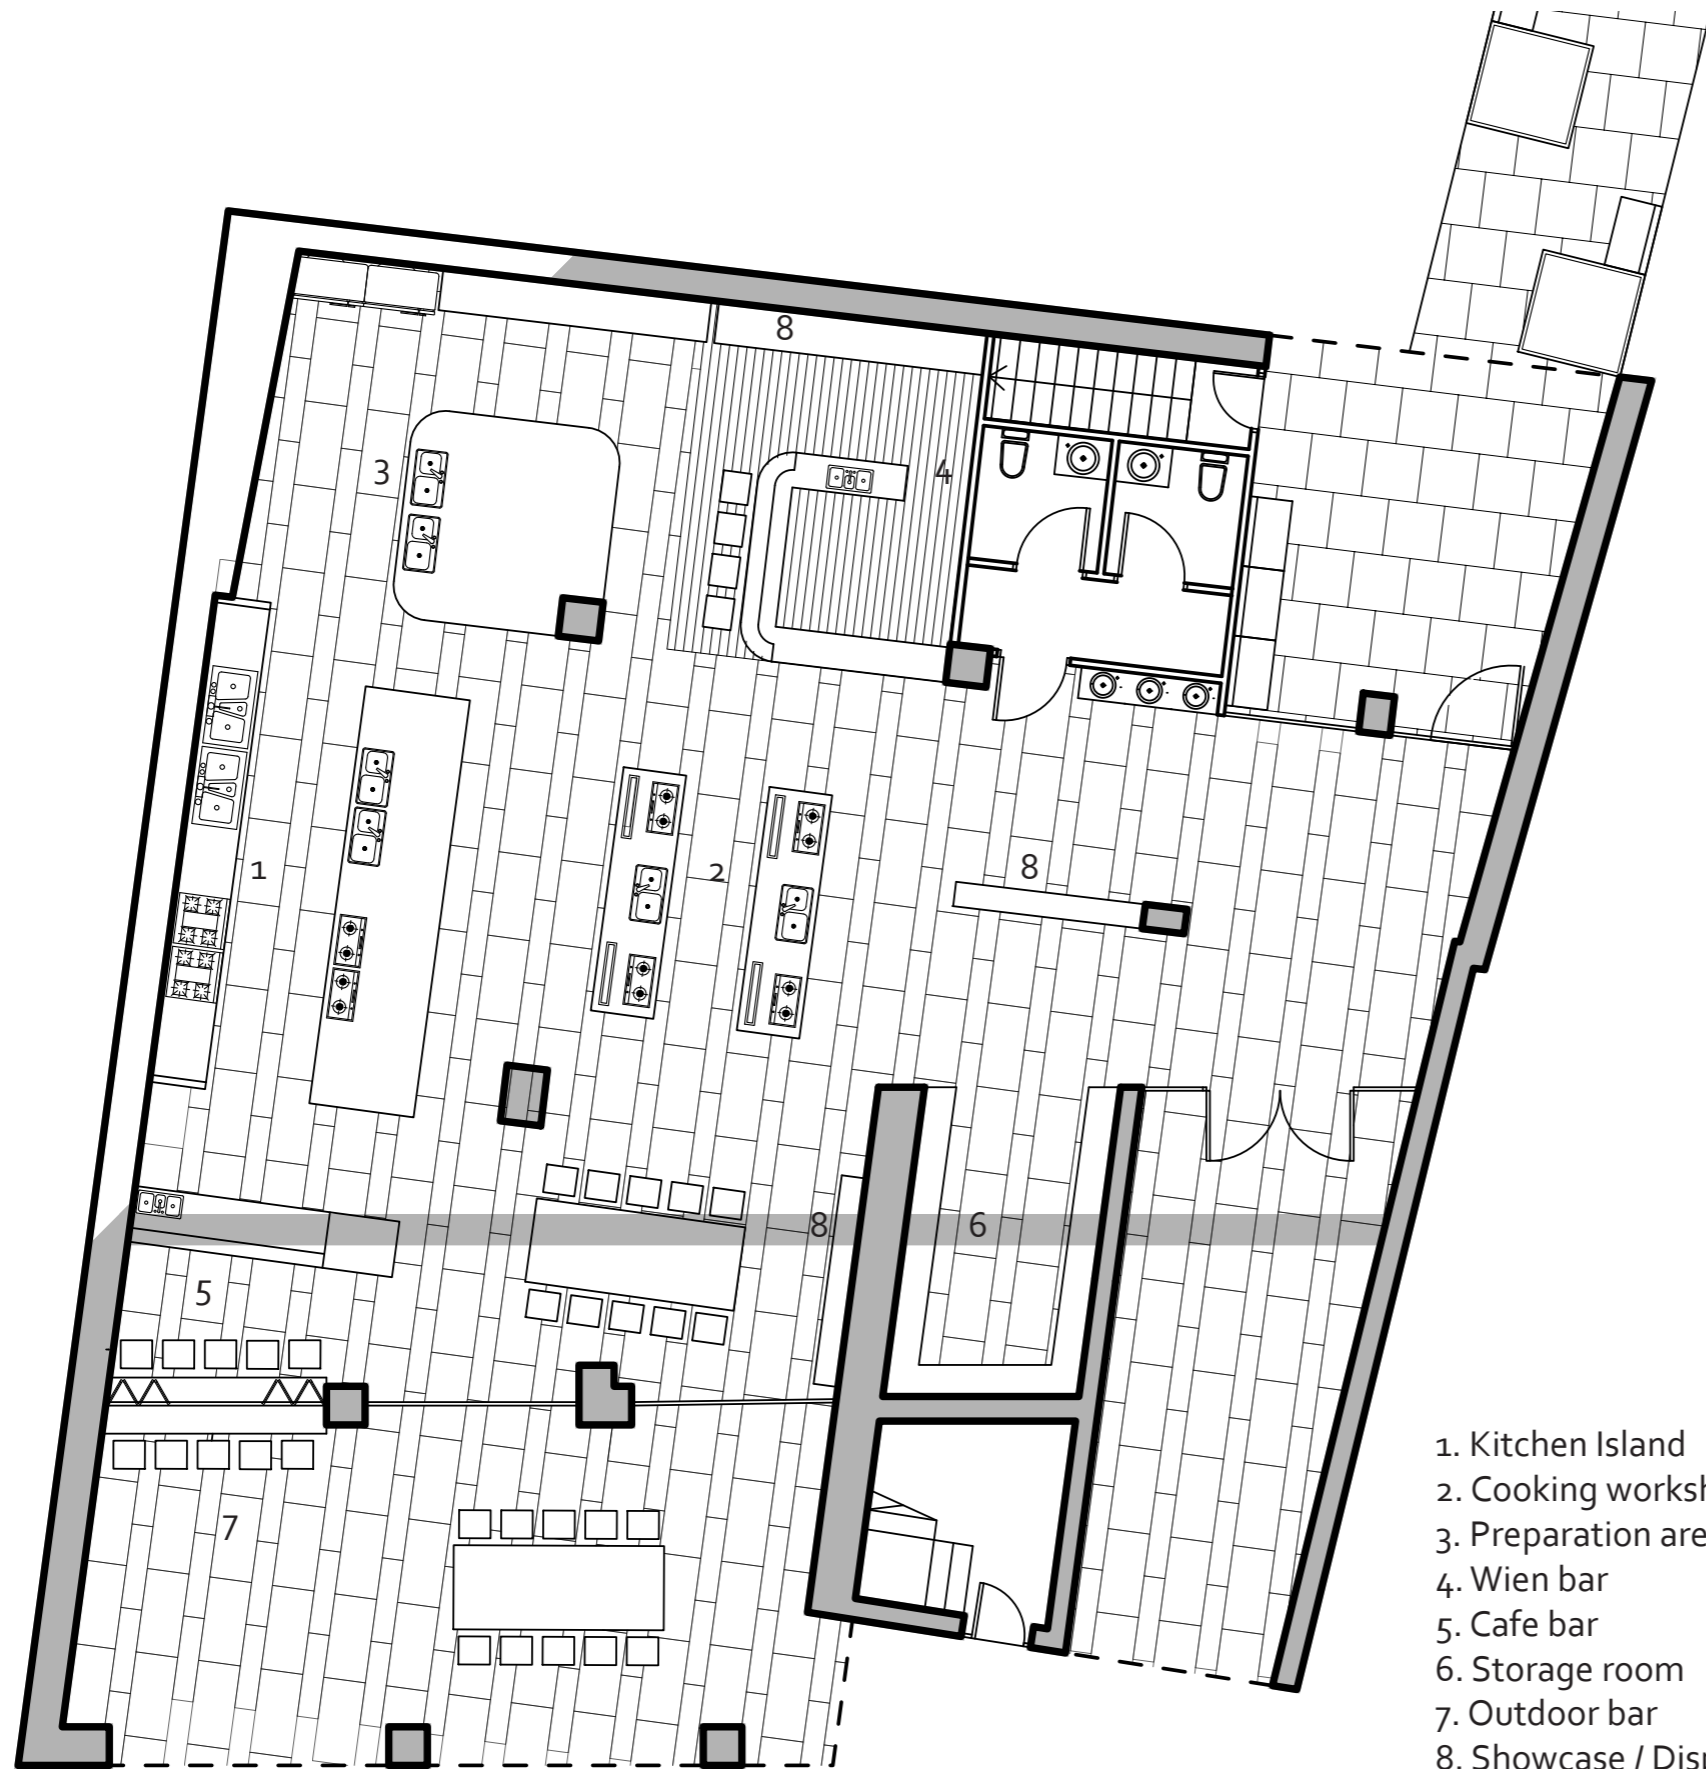

GIVE AND TAKE

Hauptstraße 46

CONCEPT

Self-sufficiency

-  Schwarza
-  Power-generating bike
-  Vegetable garden

Display platform

- Showcase / Display stand
- Cooking workshop
- Cafe bar
- Wine bar

Vegetable garden

Power-generating bike

- 1. Kitchen Island
- 2. Cooking workshop
- 3. Preparation area
- 4. Wien bar
- 5. Cafe bar
- 6. Storage room
- 7. Outdoor bar
- 8. Showcase / Display stand

Oak

Tile (indoor)

Tile (outdoor)